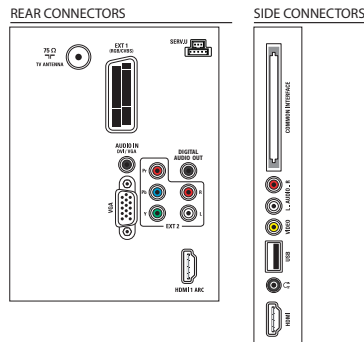

Connectivity

- Side connections: 1x USB, Audio L/R in, Common Interface Slot (CI-CI+), CVBS in, Headphone out
- EasyLink (HDMI-CEC): One touch play, System audio control, System info (menu language), System standby
- Other connections: PC-in VGA + Audio L/R in, S/PDIF out (coaxial), SCART1 (CVBS, S-video/RGB out), 1xComponent video(YPbPr) + L/R, Antenna IEC75
- Number of HDMI connections: 2

Accessories

- Included accessories: 2 x AAA Batteries, Power cord, Quick start guide, Remote Control, Table top stand, User Manual, Warranty Leaflet

Power

- Mains power: 220-240V; 50Hz
- Ambient temperature: 5 °C to 35 °C
- Energy Label Class: C
- Standby power consumption: 0.3W
- Presence of lead: Yes*
- Eu Energy Label: 104 W